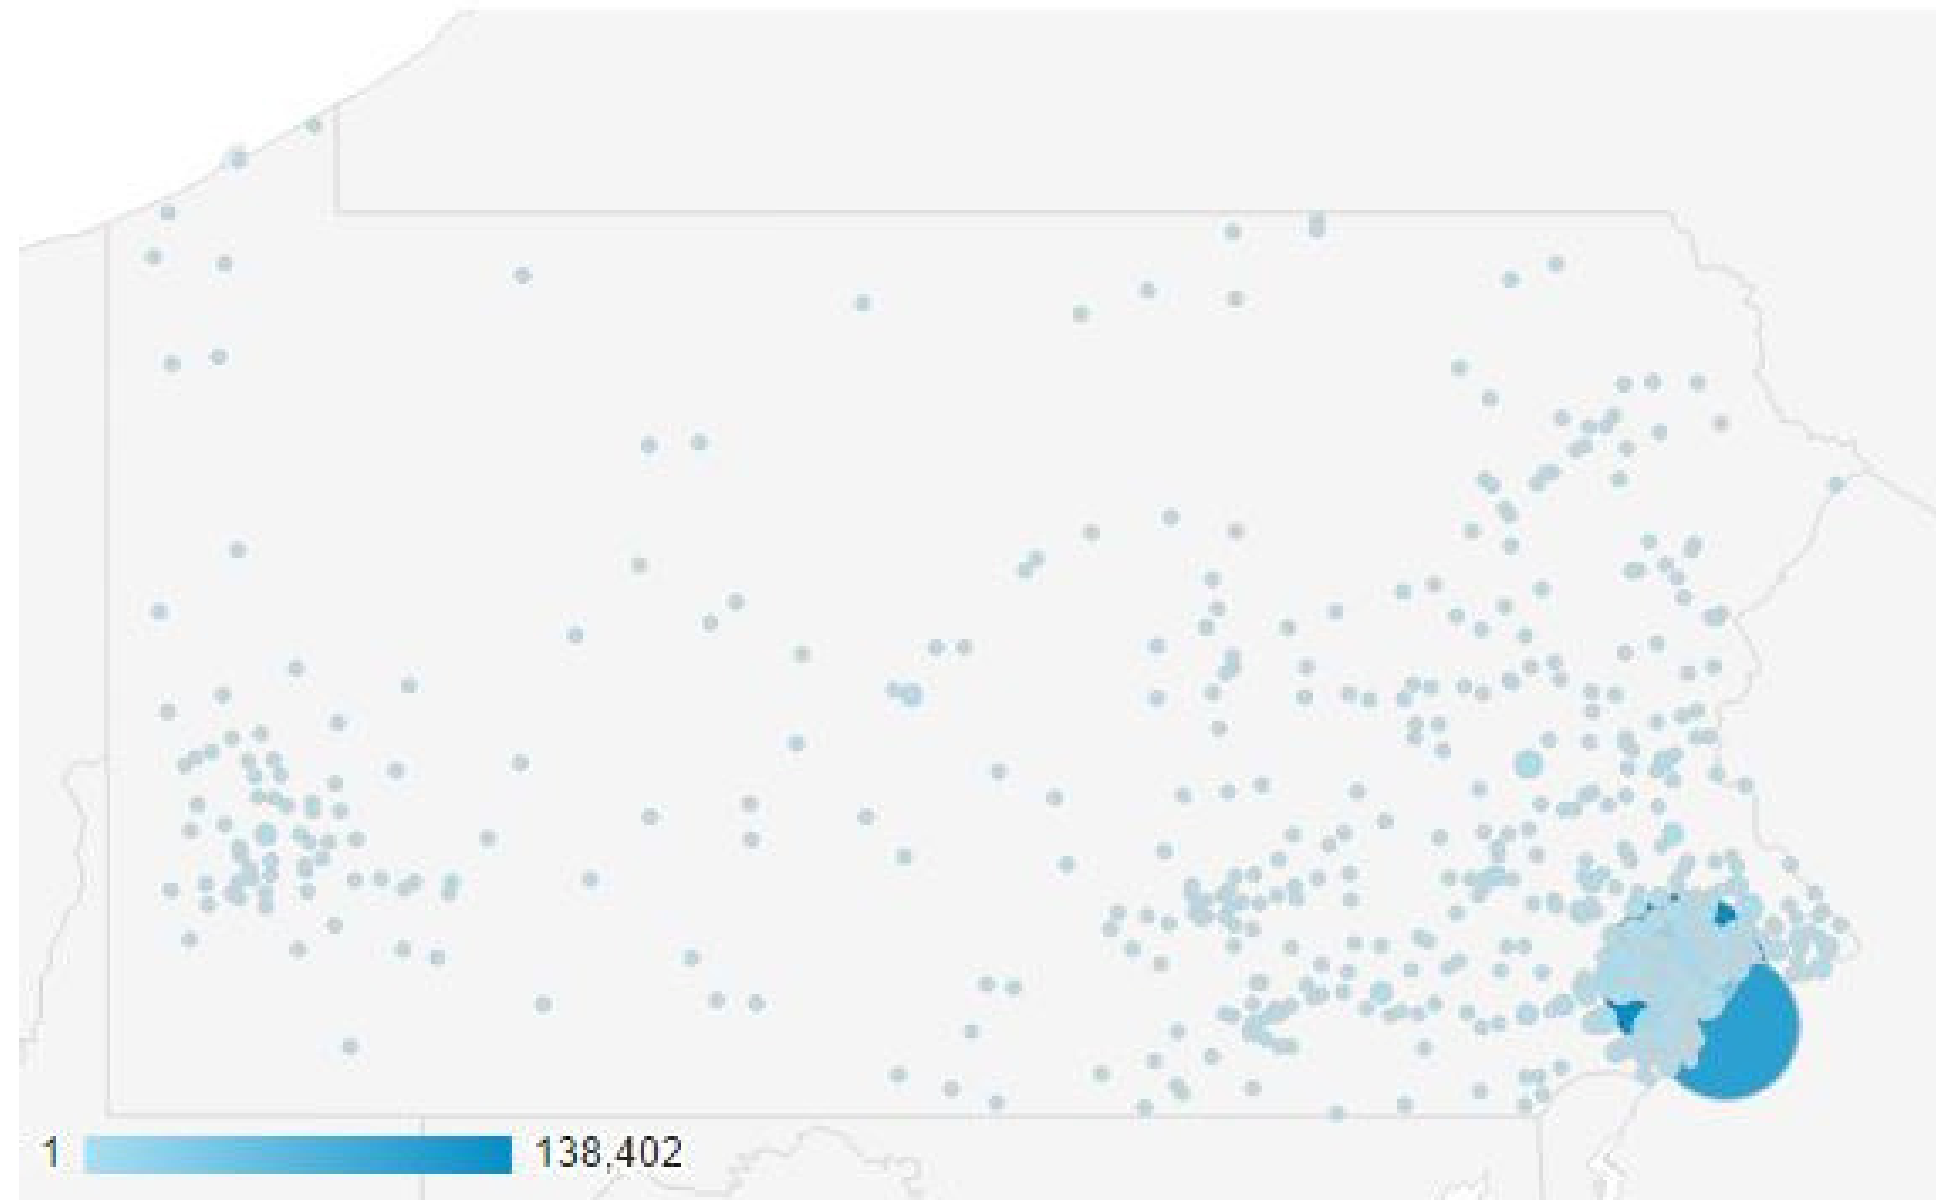

The people who like your Page

Compared to a Bigger Publisher

- **MoreThanTheCurve.com's coverage area is four square miles, yet receives approximately 1/4 the traffic of the website of the major newspaper in Montgomery County**

Not Just Conshohocken

- **MoreThanTheCurve.com's readership comes from throughout the metro Philadelphia**
- **Map reflects 2016 readership in Pennsylvania**

Beyond the Website

- **MoreThanTheCurve.com produces several promotions and events throughout the year that offer sponsorship opportunities.**