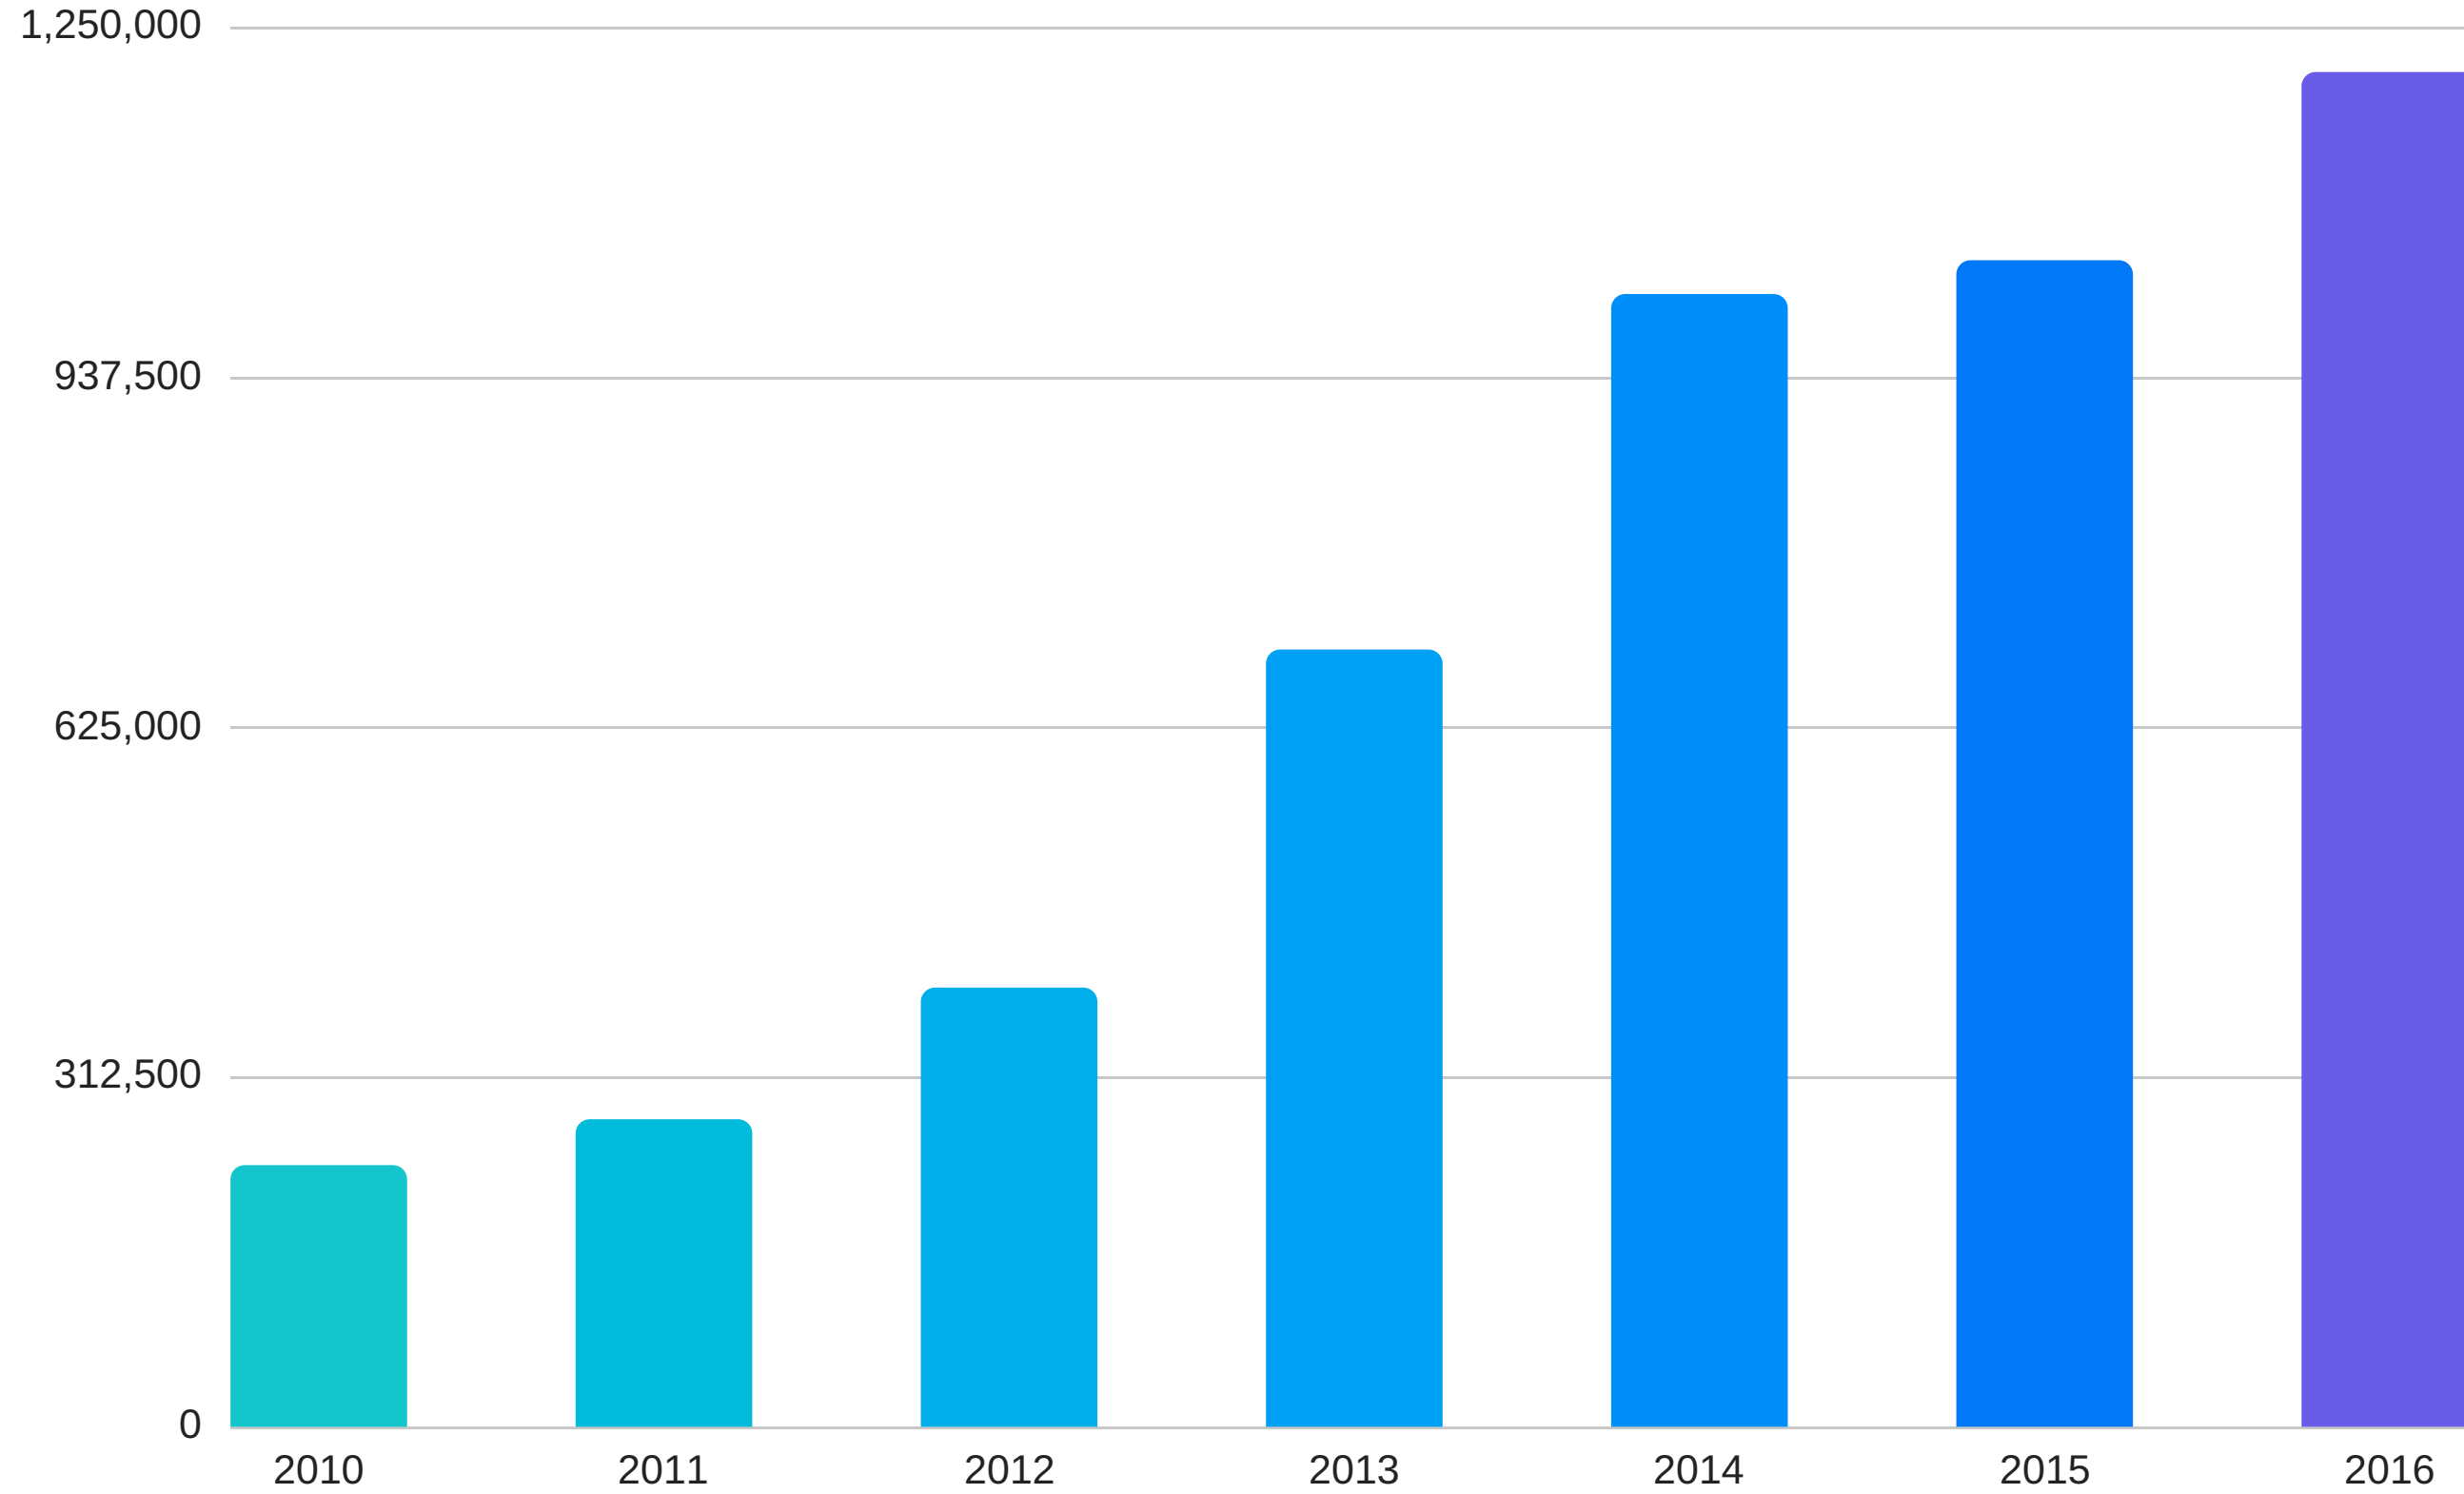

Since 1999, the site has grown to receive over one million pageviews annually, plus produce top events and promotions such as the Conshohocken Beer Festival and Conshohocken Restaurant Week.

Conshohocken Market Share

Unique Visitors

Google Analytics

Total Visits

Google Analytics

Pageviews

Facebook Likes & Post Reach

- **MoreThanTheCurve.com's Facebook page has 10,300+ likes**
- **In 2016, the average post reach was 7,509**

The people who like your Page

Compared to a Bigger Publisher

- **MoreThanTheCurve.com's coverage area is four square miles, yet receives approximately 1/4 the traffic of the website of the major newspaper in Montgomery County**