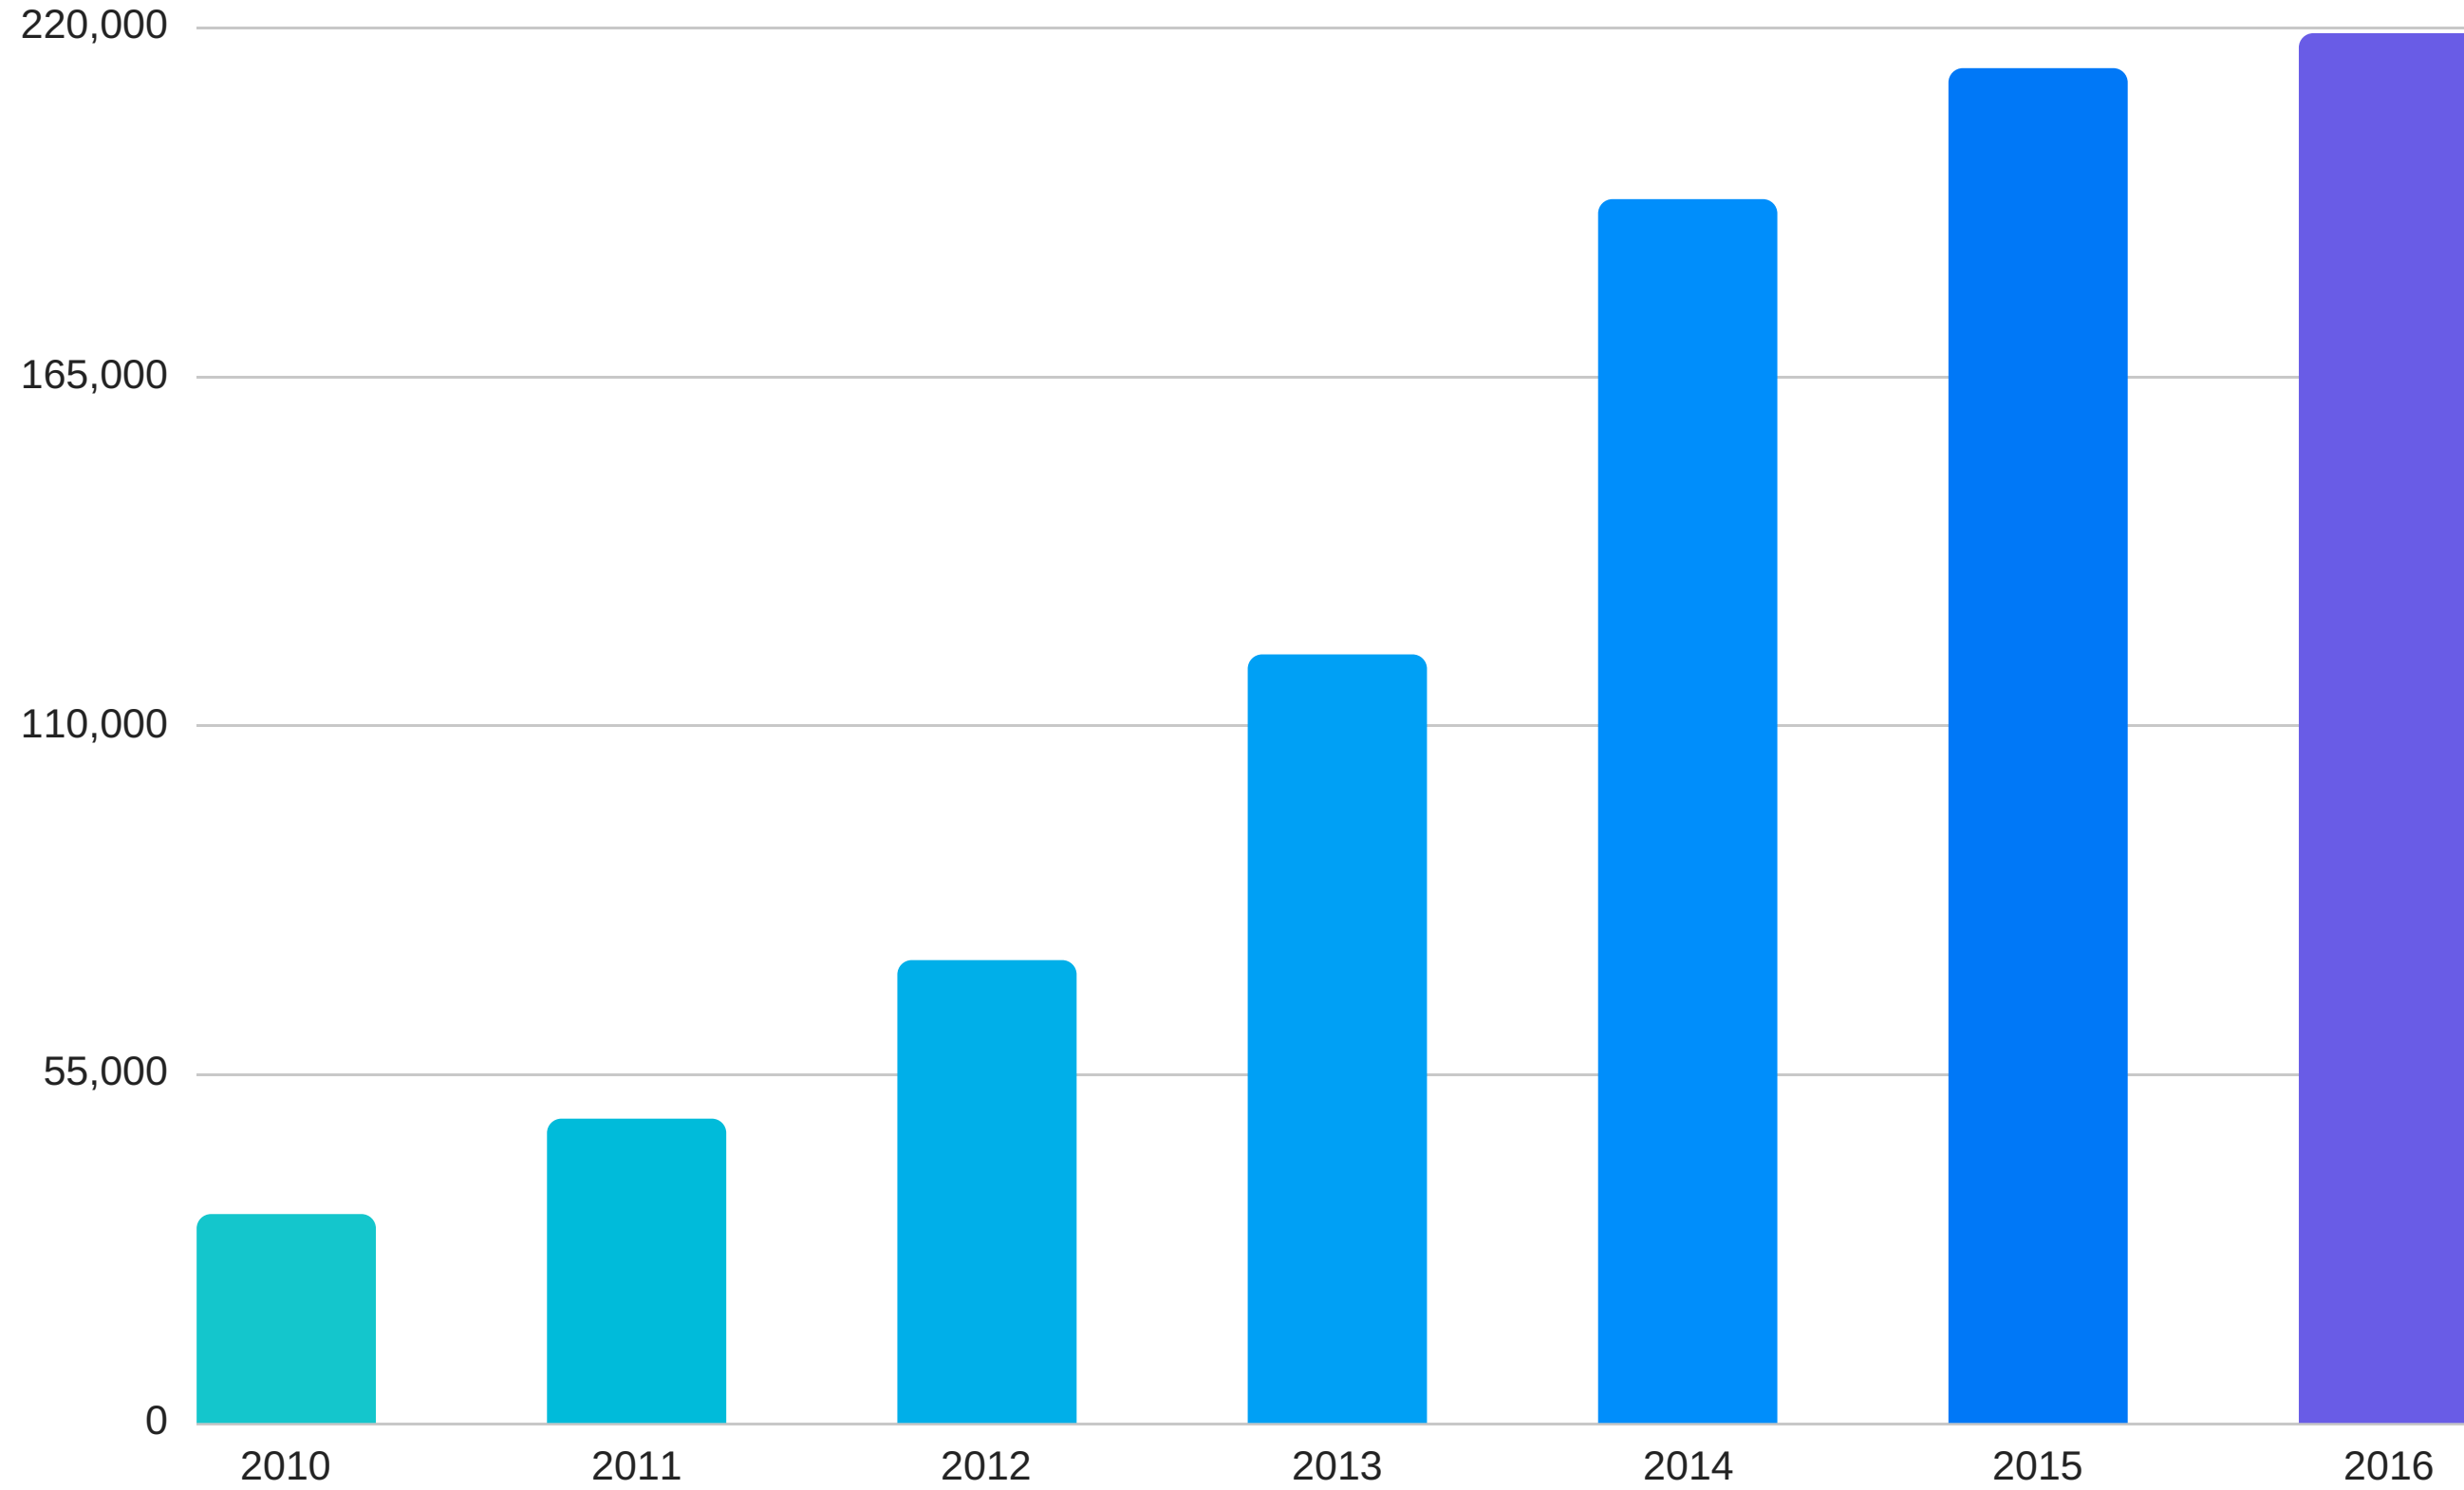

Since 1999, the site has grown to receive over one million pageviews annually, plus produce top events and promotions such as the Conshohocken Beer Festival and Conshohocken Restaurant Week.

Conshohocken Market Share

- **There are four websites that report on local news and what is happening in Conshohocken**
- **MoreThanTheCurve.com captures 95% of that traffic**

- **Showing N/A means there is not enough data to generate a report.**

Unique Visitors

Google Analytics

Total Visits

Google Analytics

Pageviews

Facebook Likes & Post Reach

- **MoreThanTheCurve.com's Facebook page has 10,300+ likes**
- **In 2016, the average post reach was 7,509**

The people who like your Page

Compared to a Bigger Publisher

- **MoreThanTheCurve.com's coverage area is four square miles, yet receives approximately 1/4 the traffic of the website of the major newspaper in Montgomery County**