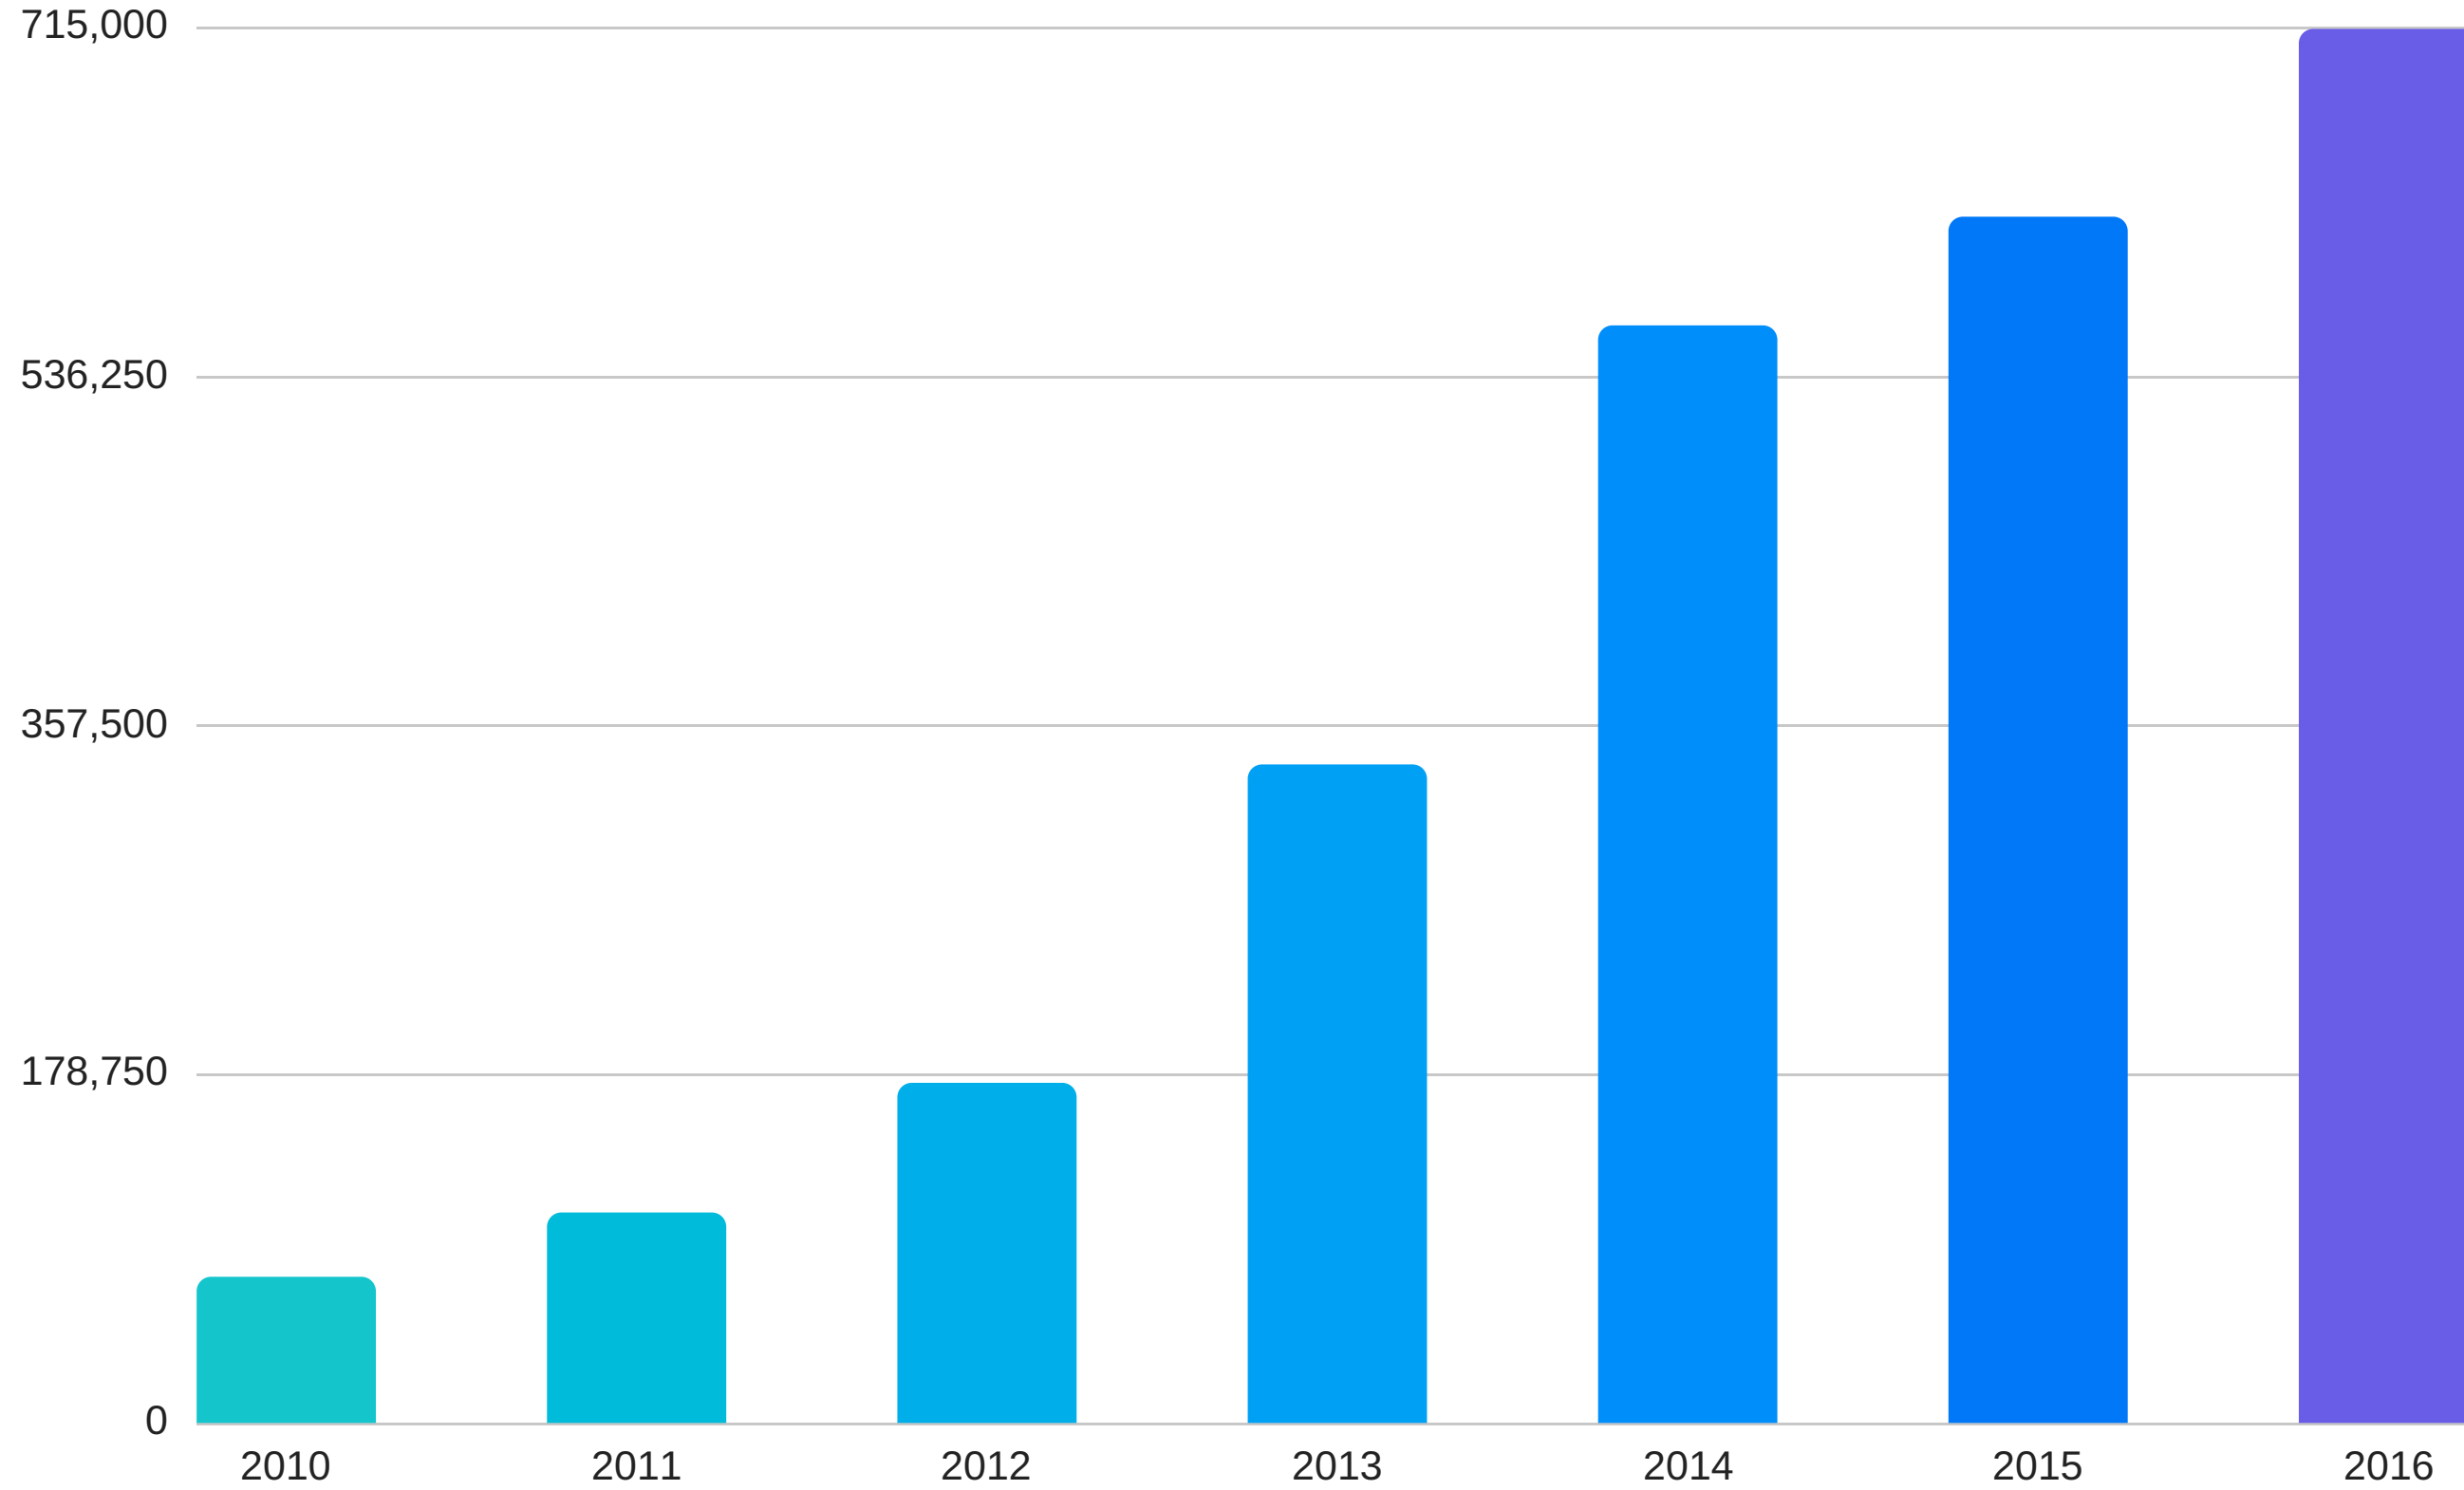

Since 1999, the site has grown to receive over one million pageviews annually, plus produce top events and promotions such as the Conshohocken Beer Festival and Conshohocken Restaurant Week.

Conshohocken Market Share

Unique Visitors

Google Analytics

Total Visits

Google Analytics

Pageviews

Facebook Likes & Post Reach

- **MoreThanTheCurve.com's Facebook page has 10,300+ likes**
- **In 2016, the average post reach was 7,509**

The people who like your Page

Compared to a Bigger Publisher

- **MoreThanTheCurve.com's coverage area is four square miles, yet receives approximately 1/4 the traffic of the website of the major newspaper in Montgomery County**