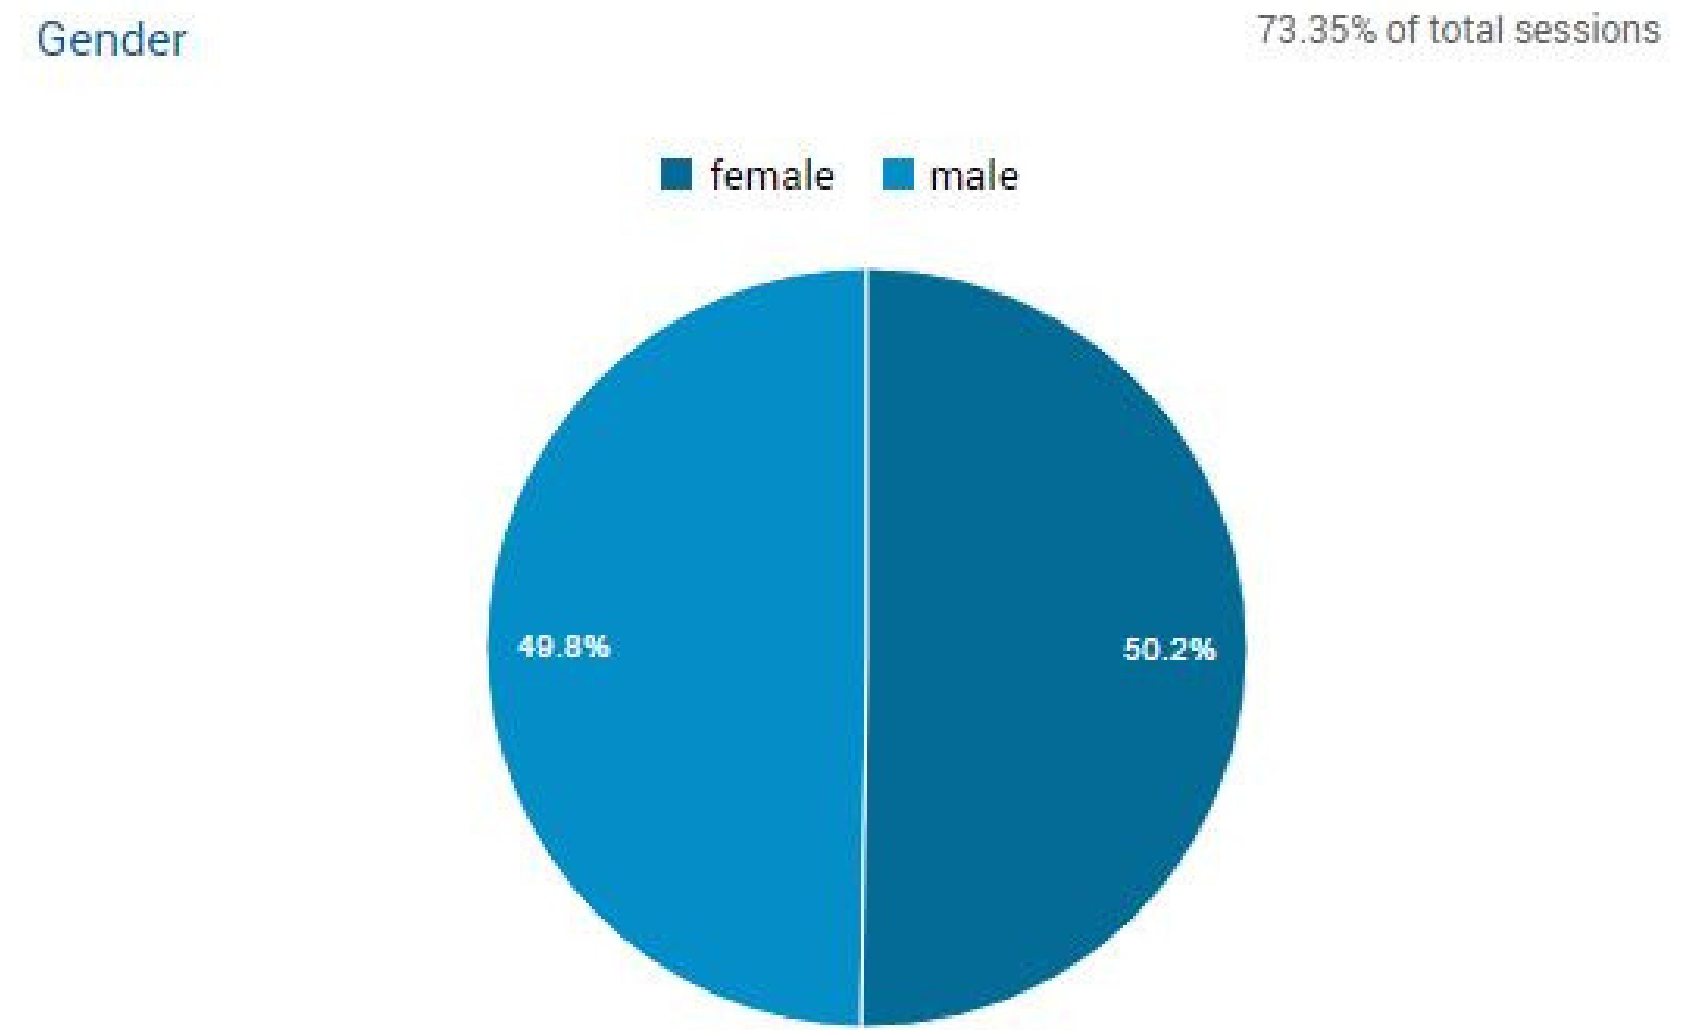

Google Analytics Demographics

- **50.2% of MoreThanTheCurve.com reader are male and 48.8% are women**
- **63% of MoreThanTheCurve.com readers are men and women between 25-44 years of age**

- **64% of MoreThanTheCurve.com Facebook likes are women**
- **70% of MoreThanTheCurve.com Facebook likes are men and women between 25-44 years of age**