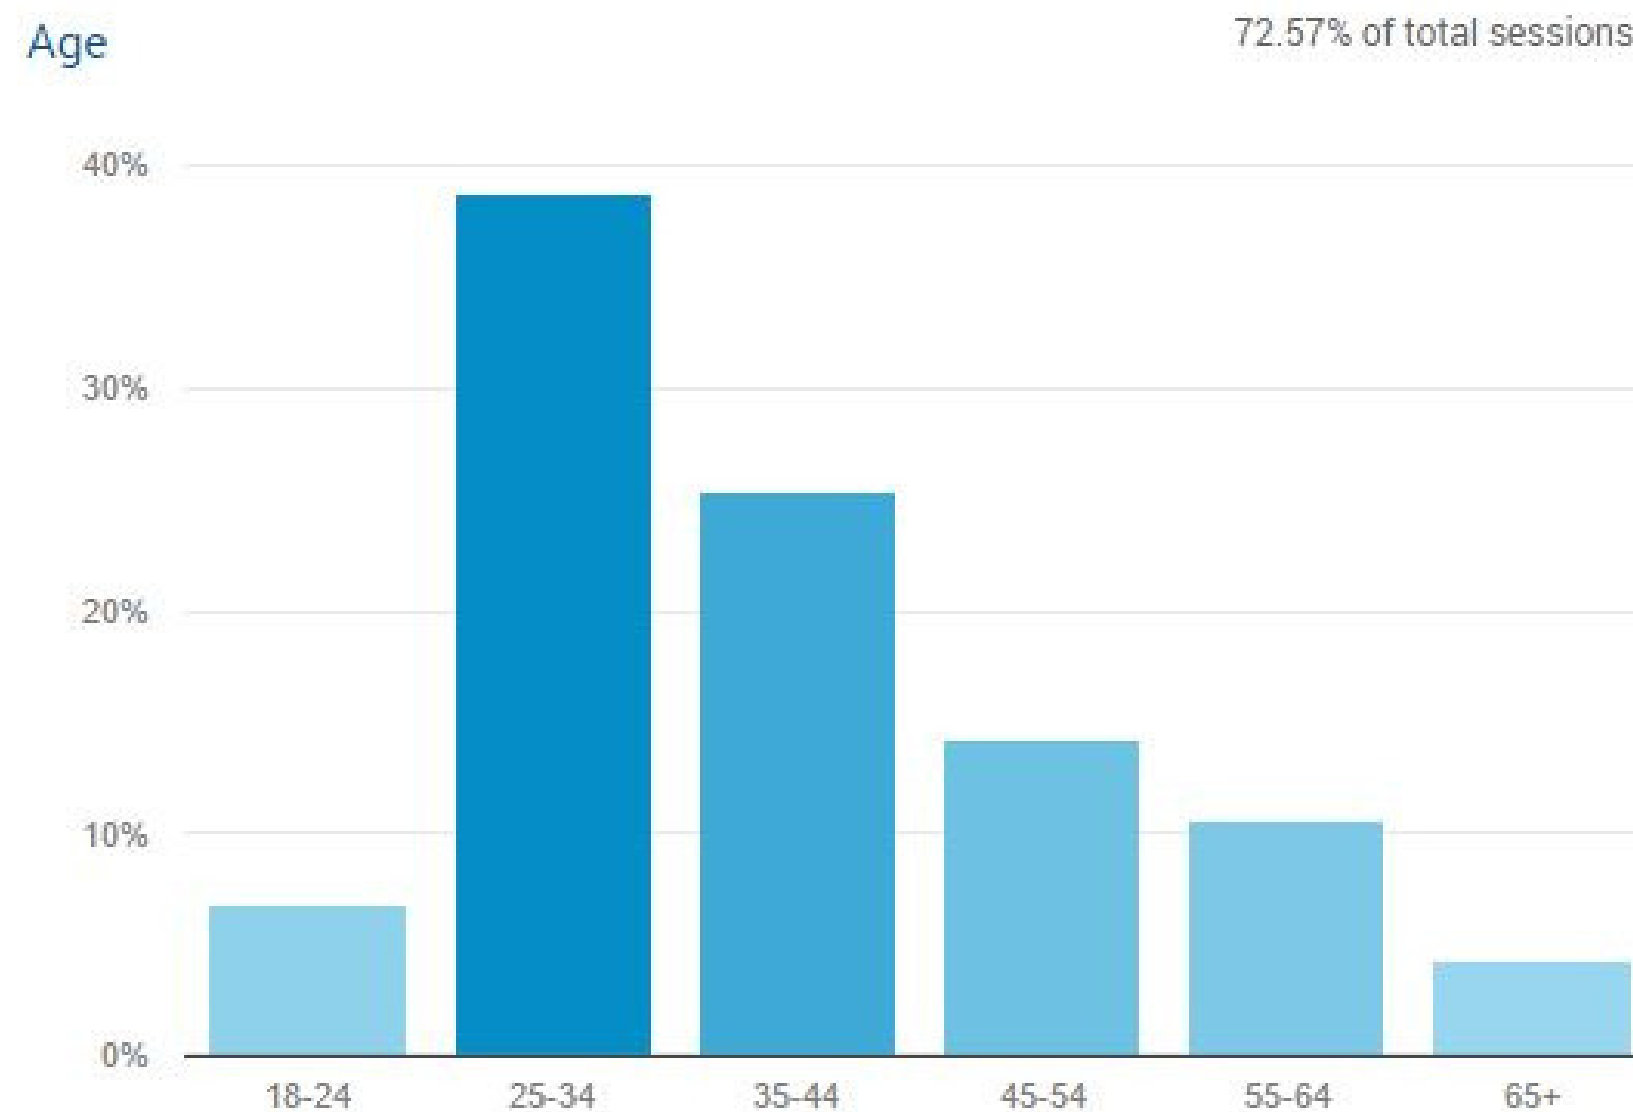

Emailing Marketing

- **MoreThanTheCurve.com's email newsletters consistently have over a 20+% open rate**

MTTC 122716	Canvas	Dec 27, 2016 2:36PM	9,213	21.04%	17.46%
MTTC 121216	Canvas	Dec 15, 2016 8:10AM	9,276	19.86%	16.01%
MTTC 120516	Canvas	Dec 07, 2016 9:50AM	9,204	22.59%	20.84%
MTTC 112816	Canvas	Nov 28, 2016 1:02PM	9,238	21.74%	17.93%
MTTC 112316	Canvas	Nov 23, 2016 8:15AM	9,257	21.27%	17.13%
MTTC 102616 111416	Canvas	Nov 15, 2016 2:27PM	8,594	24.75%	26.39%
MTTC 102616	Canvas	Oct 26, 2016 2:02PM	9,196	23.15%	25.49%
MTTC 100416	Canvas	Oct 05, 2016 11:13AM	8,632	22.69%	27.25%
MTTC 092916	Canvas	Sep 29, 2016 1:41PM	8,672	23.20%	23.17%
MTTC 092016	Canvas	Sep 21, 2016 11:32AM	8,609	23.94%	26.57%
MTTC 090616	Canvas	Sep 08, 2016 4:02AM	8,595	22.07%	22.44%
MTTC 083116	Canvas	Aug 31, 2016 10:02AM	8,597	24.49%	28.96%
MTTC 081916	Canvas	Aug 19, 2016 8:46AM	8,598	23.04%	27.84%
MTTC 080916	Canvas	Aug 09, 2016 1:35PM	8,574	24.91%	36.54%
MTTC 080216	Canvas	Aug 03, 2016 11:23AM	8,597	25.53%	37.18%

Google Analytics Demographics

- **50.2% of MoreThanTheCurve.com reader are male and 48.8% are women**
- **63% of MoreThanTheCurve.com readers are men and women between 25-44 years of age**

- **64% of MoreThanTheCurve.com Facebook likes are women**
- **70% of MoreThanTheCurve.com Facebook likes are men and women between 25-44 years of age**