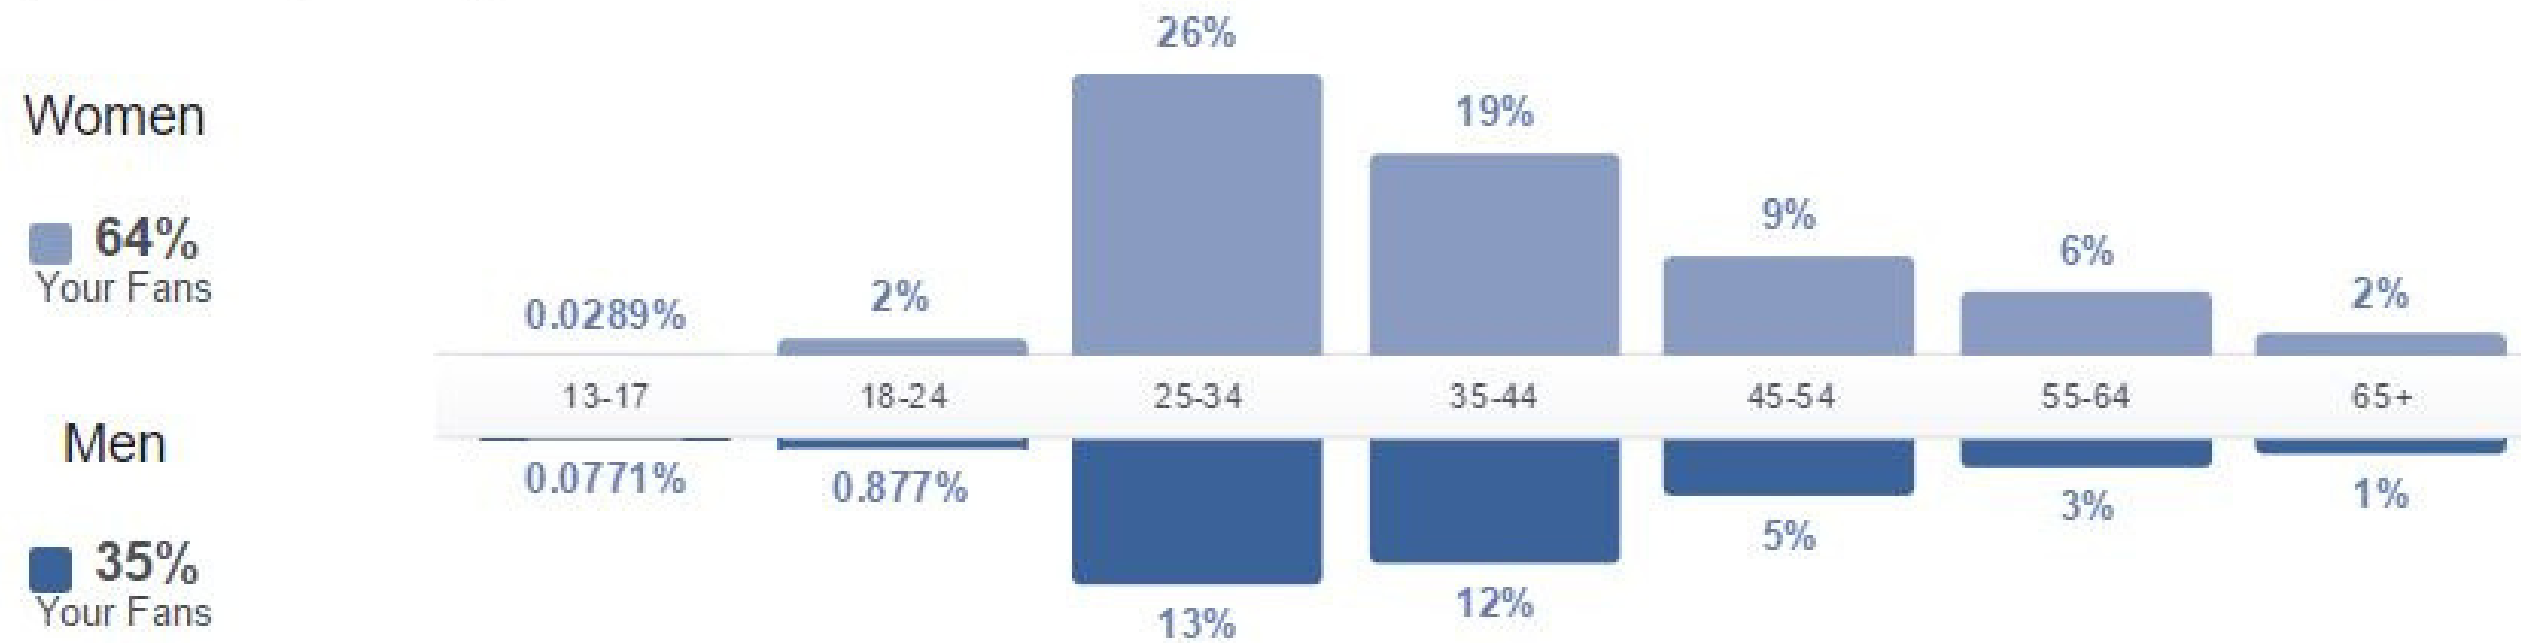

- **64% of MoreThanTheCurve.com Facebook likes are women**
- **70% of MoreThanTheCurve.com Facebook likes are men and women between 25-44 years of age**

The people who like your Page