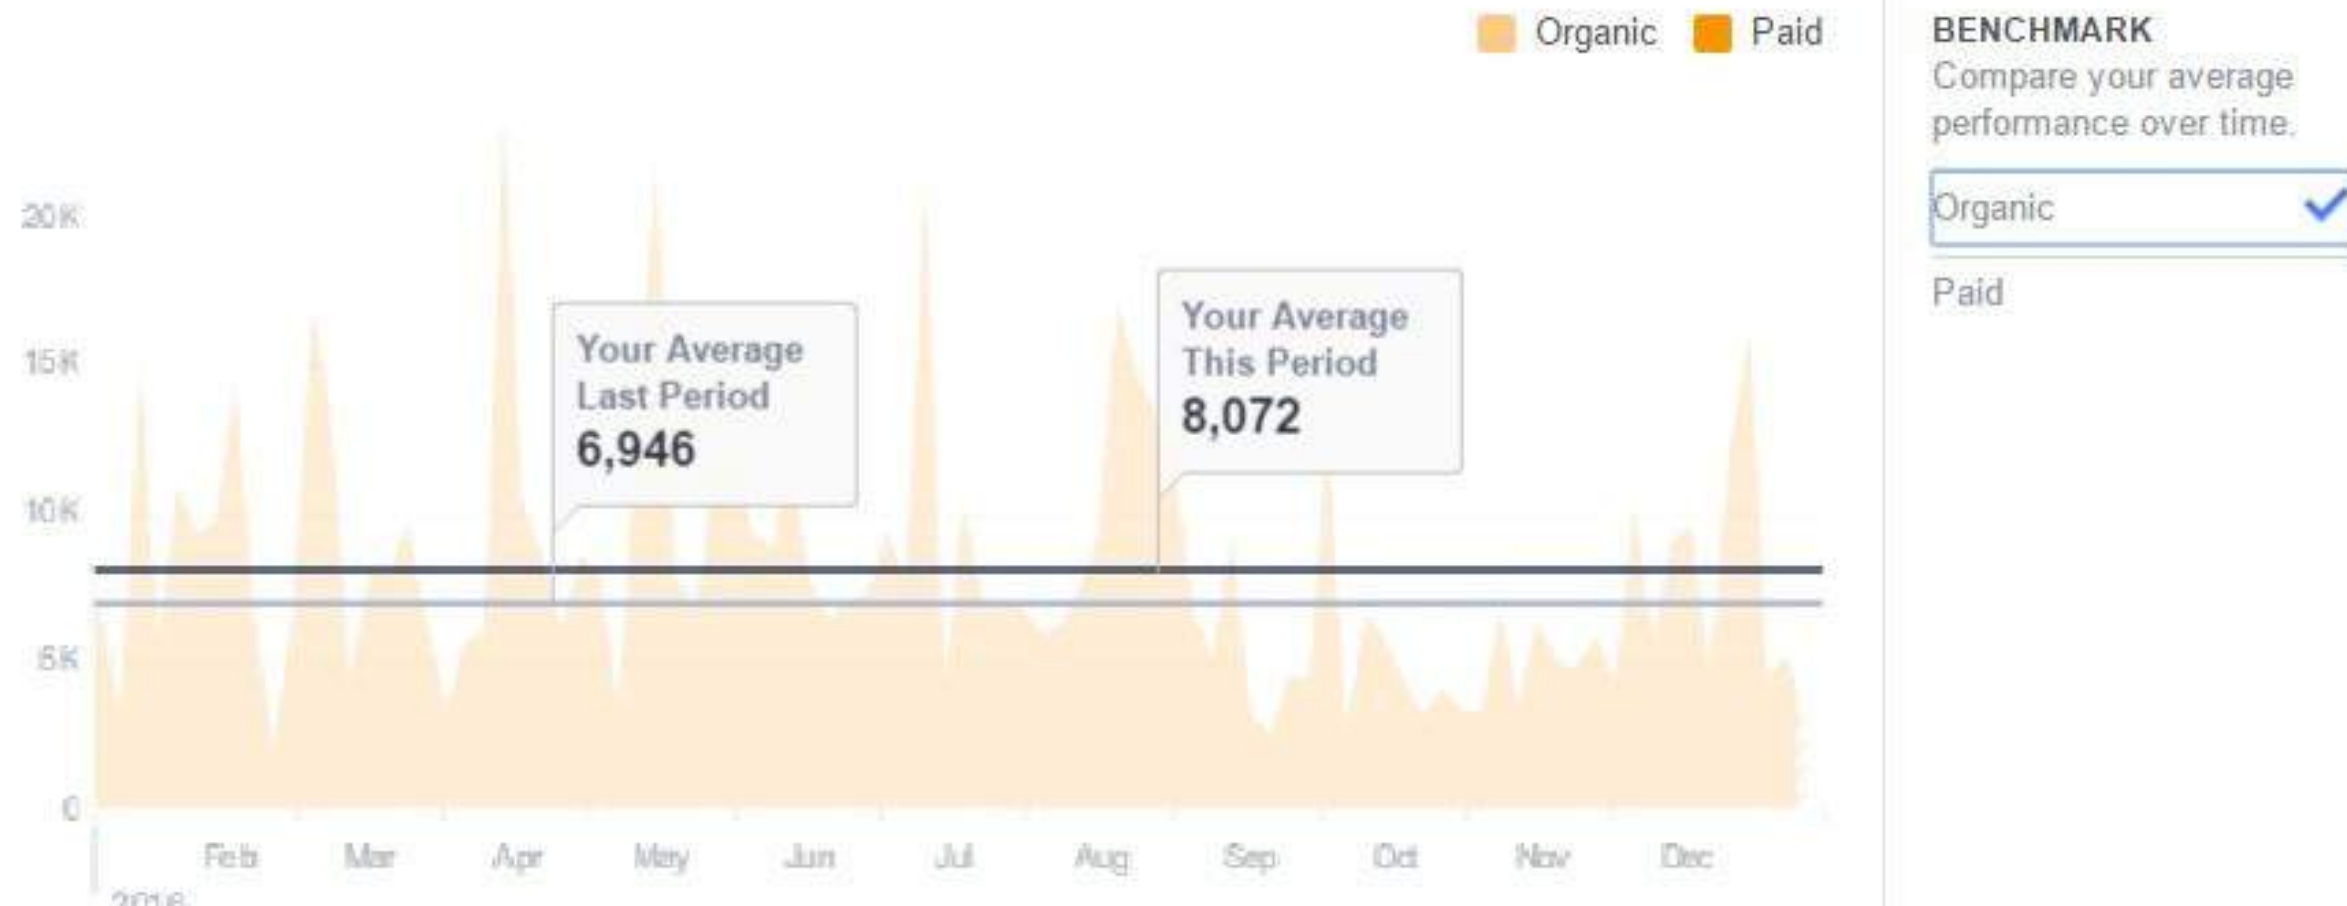

Unique Visitors

Google Analytics

Total Visits

Google Analytics

Pageviews

Facebook Likes & Post Reach

- **MoreThanTheCurve.com's Facebook page has 10,300+ likes**
- **In 2016, the average post reach was 7,509**